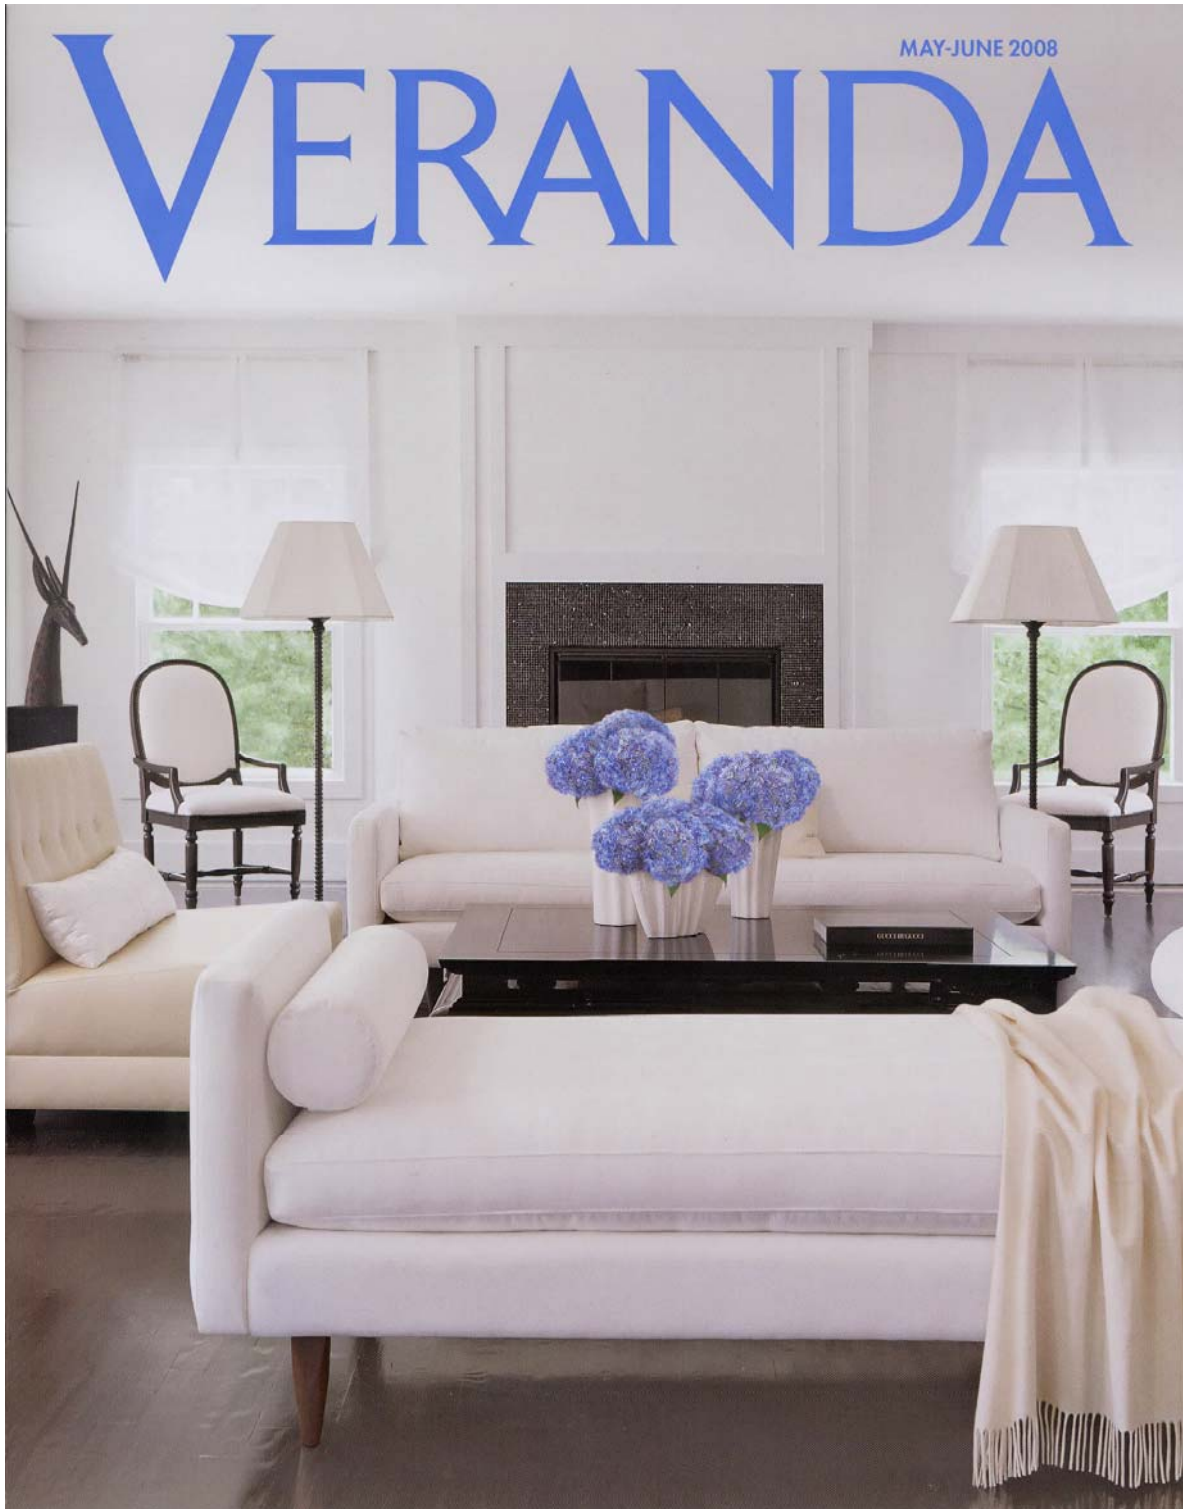

PierceMartin

VERANDA, May-June 2008, cover

PierceMartin

WICKER
RATTAN
LIGHTING
IRON
FINDS
ALLWEATHER

Pierce Martin

[PROFESSIONAL DESIGN RESOURCE]

ATLANTA DANIA LOS ANGELES NEW YORK

1-800-334-8701